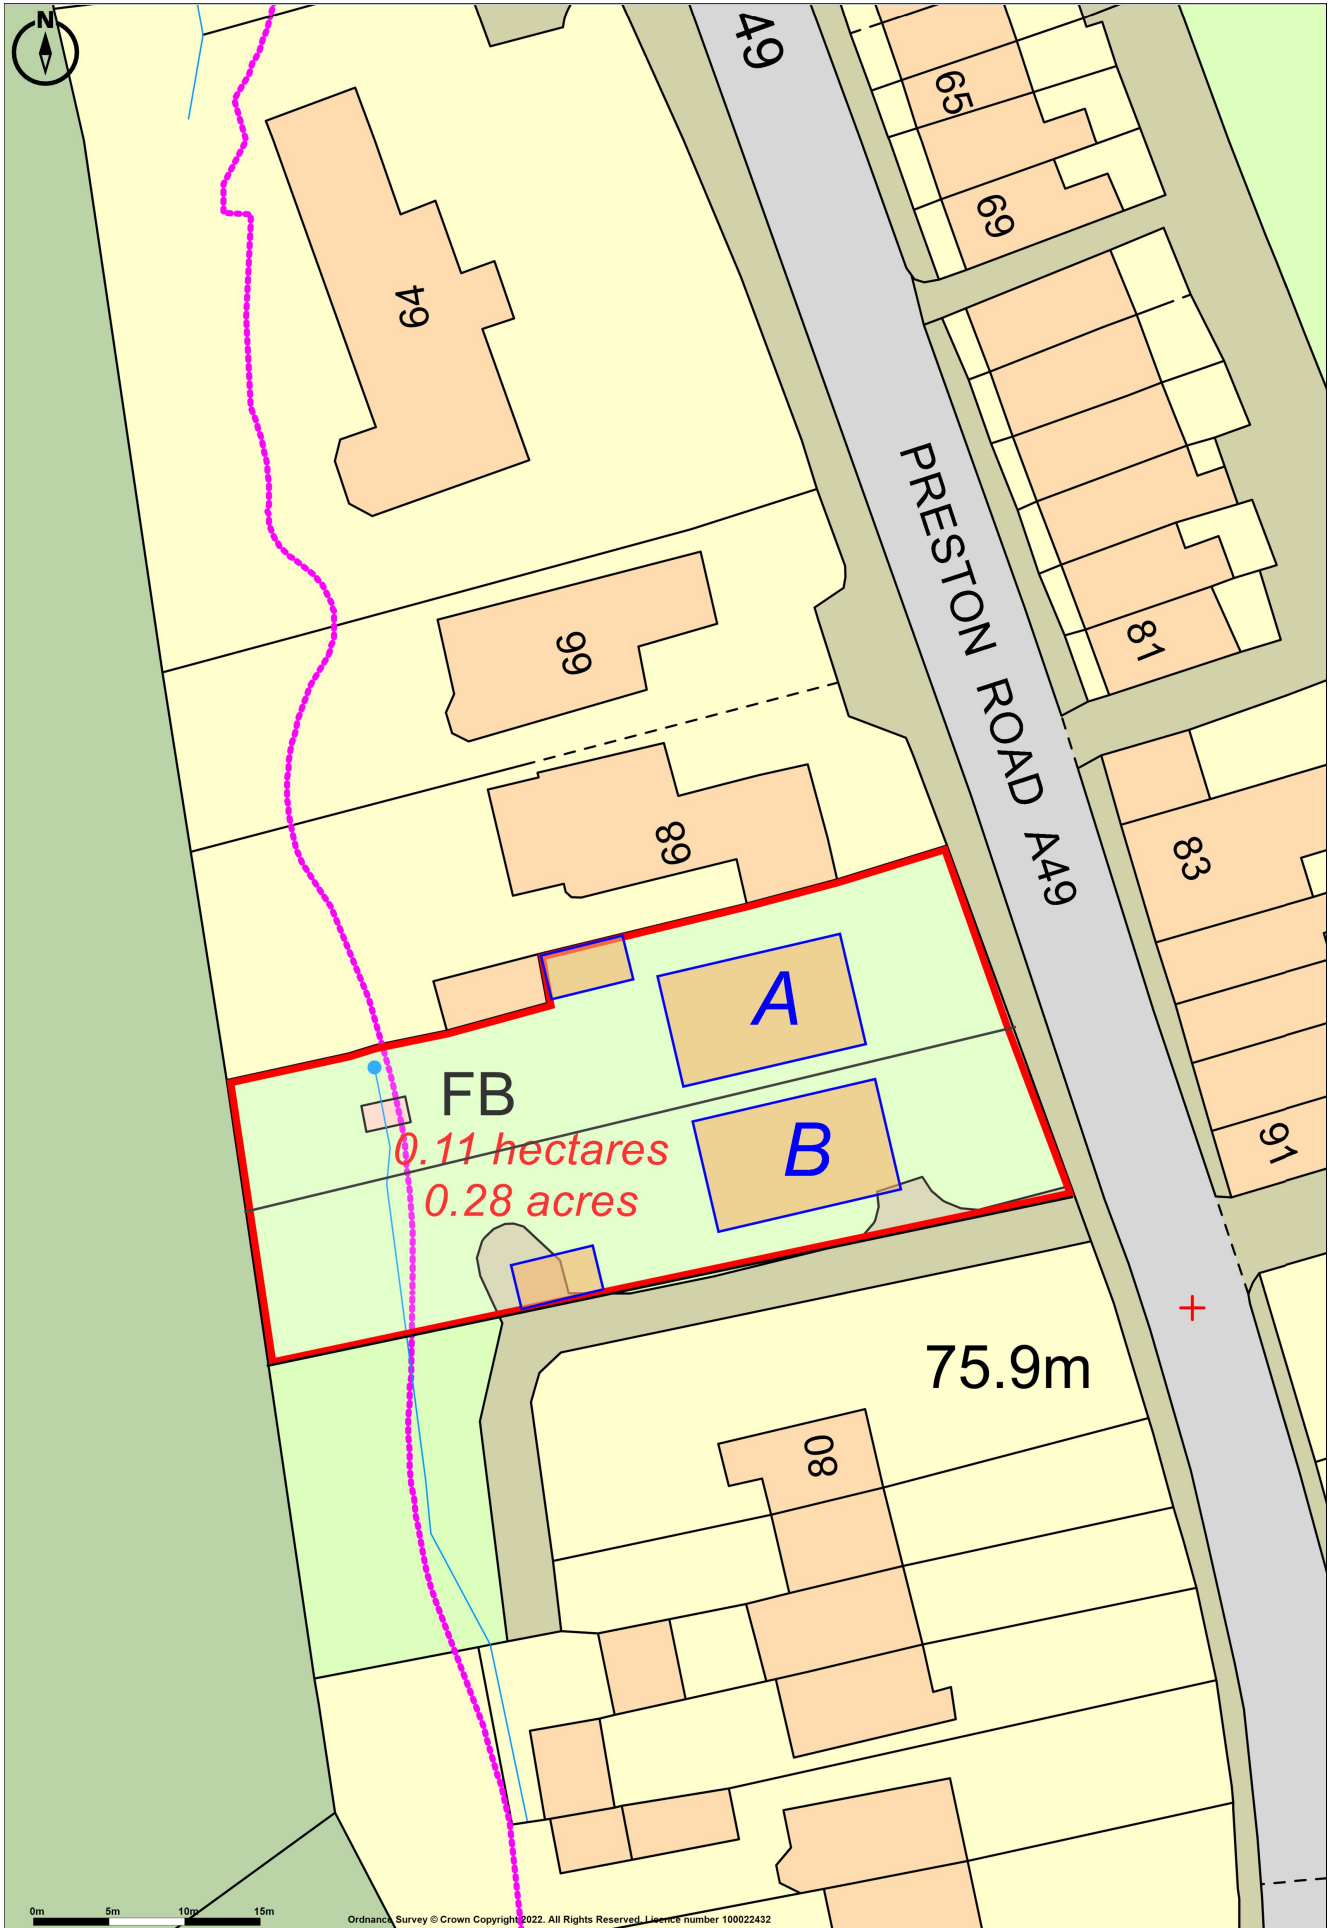

Land between 68 and 80 Preston Road Coppull Chorley PR7 5DW

0m 5m 10m 15m

Ordnance Survey © Crown Copyright 2022. All Rights Reserved. Licence number 100022432